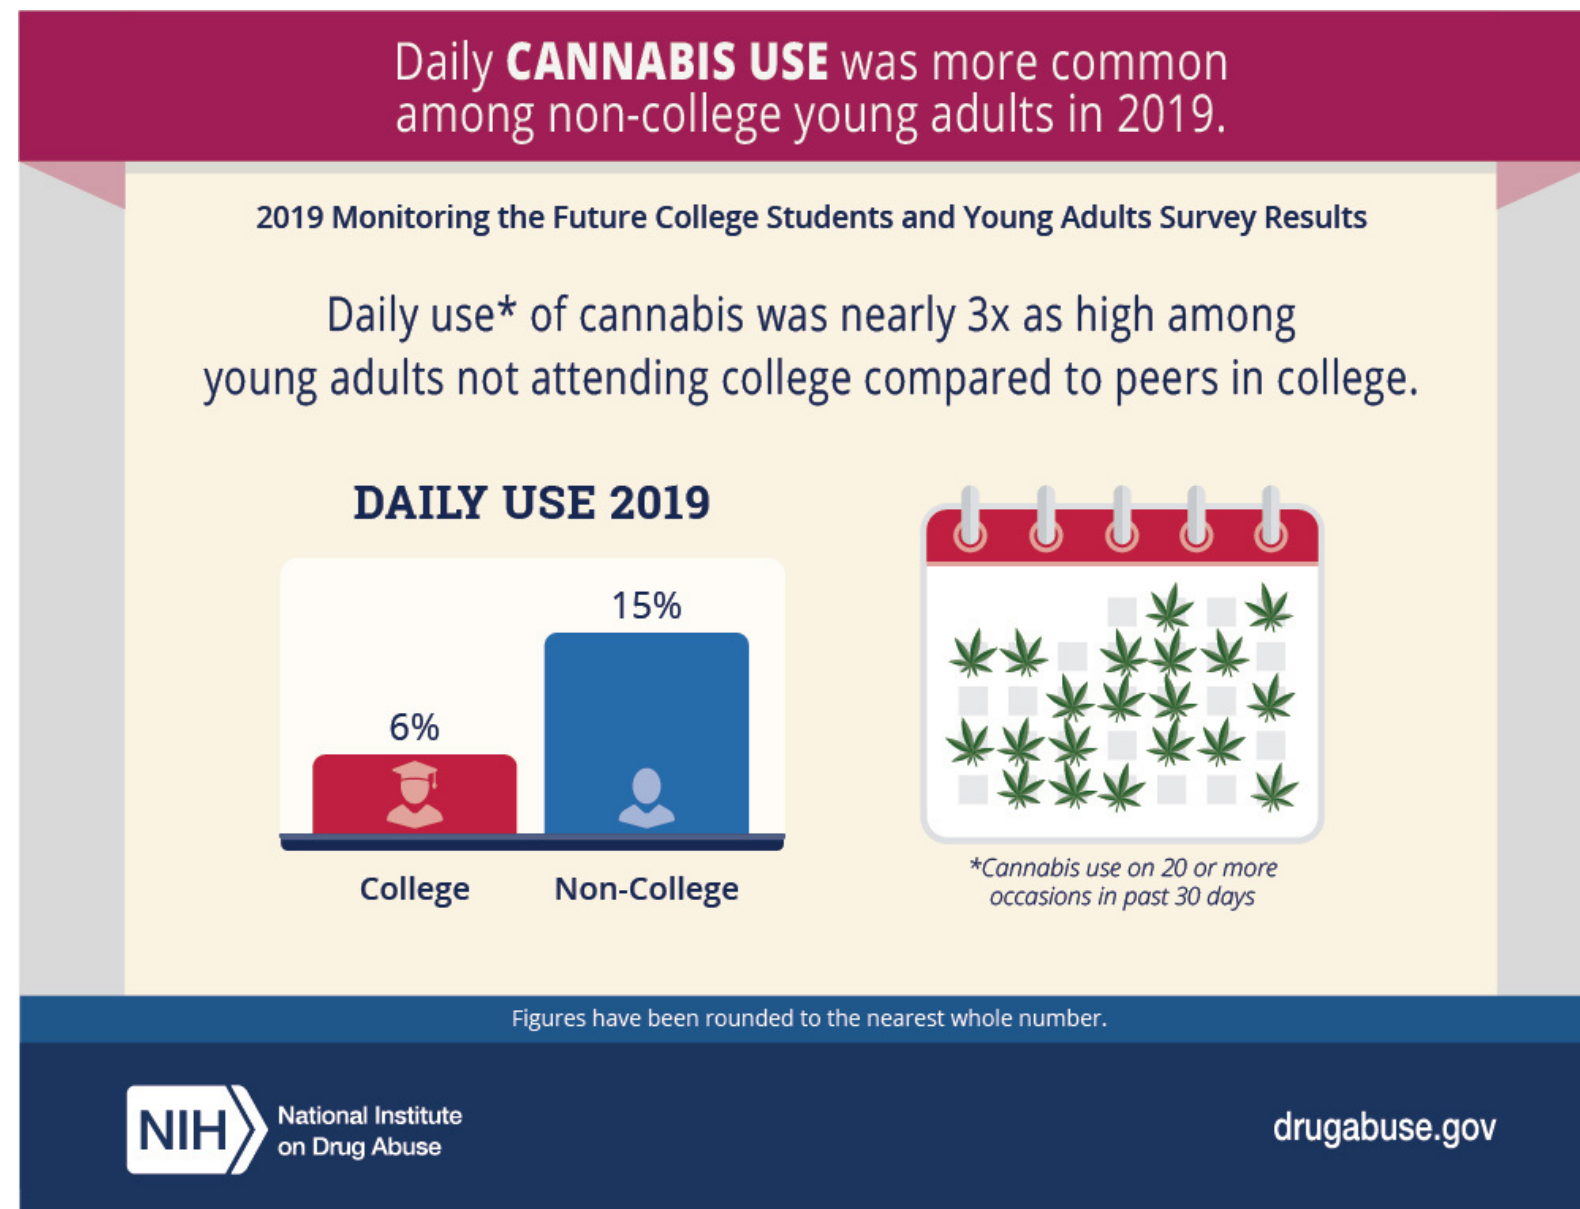

# NATIONWIDE MARIJUANA USE TRENDS AMONG U.S. YOUNG ADULTS AND TEENS

## 2019 Young Adults